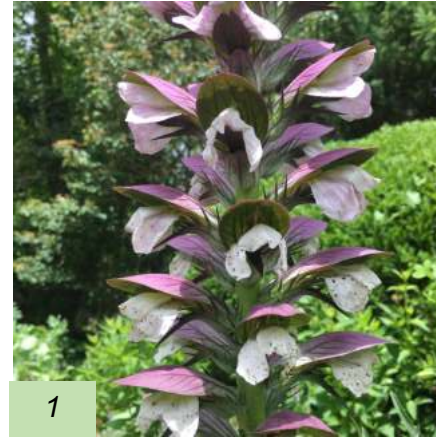

Berkshire Botanical Garden: What's in Bloom

Early July 2020

The Proctor Mixed Border Garden

Acanthus hungaricus – Bear's Breeches(1)
Actaea racemosa - Black Cohosh
Astilbe 'Rheinland' - Astilbe
Geranium sanguineum 'Album' - Bloody Cranesbill
Spiraea japonica 'Gold Mound' - Japanese Spirea
Stachys macrantha – Betony(2)
Thalictrum 'Elin' – Meadow Rue
Valeriana officinalis - Common Valerian
Verbascum chaixii – Nettle-Leaved Mullein

The DeGersdorff Garden

Achillea filipendulina – Fernleaf Yarrow
Cephalaria gigantea - Giant Scabiosa
Gaura lindheimeri - White Gaura
Heliopsis helianthoides 'Bleeding Hearts' - Ox Eye Sunflower(3)
Leucanthemum x superbum 'Becky'- Shasta Daisy
Onopordum acanthium - Scotch Thistle
Thalictrum flavum subsp. glaucum - Yellow Meadow Rue(4)

The Frelinghysen Garden

Alchemilla mollis - Lady's Mantle
Aruncus aethusifolius – Dwarf Goatsbeard
Filipendula purpurea 'Elegans' - Meadowsweet
Hydrangea arborescens 'Annabelle' - Hills-of-Snow
Hydrangea(6)
Nepeta racemosa 'Walker's Low' - Catmint
Persicaria polymorpha - White Fleece Flower
Rhododendron 'Weston's Innocence' - Swamp Azalea(5)